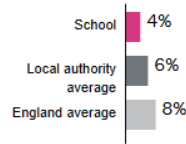

SATS RESULTS 2025 – ST MARY’S BOGNOR REGIS

Pupils meeting expected standard in reading, writing and maths ?

[View as table](#)

Pupils achieving at a higher standard in reading, writing and maths ?

[View as table](#)